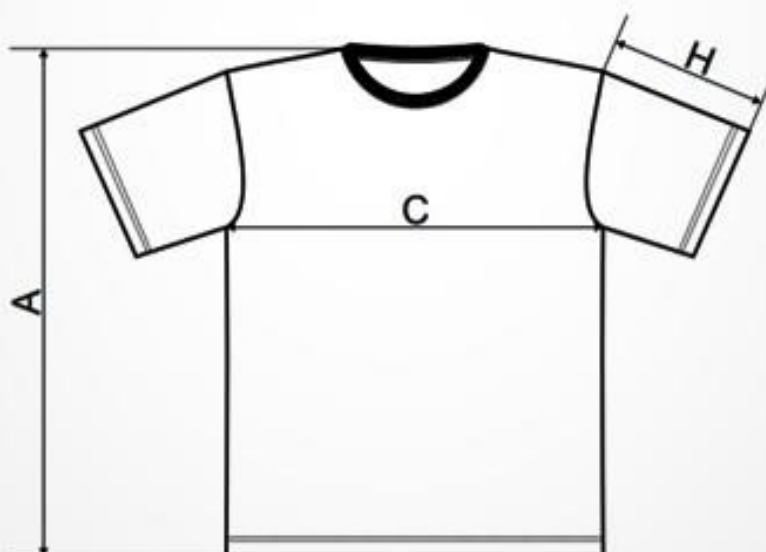

DĀMSKÉ BAULNĚNÉ TRIČKO

SIZE SPECIFICATION [cm]

size	XS	S	M	L	XL	2XL	3XL
A	60	62	64	66	68	70	72
C	41	45	49	53	56	59	63
H	14	15	16	17	18	19	20

All size specifications listed are in cm. Accepted tolerance of up to $\pm 5\%$

PÁNSKÉ BAULNĚNÉ TRIČKO

SIZE SPECIFICATION [cm]

size	XS	S	M	L	XL	2XL	3XL	4XL	5XL
A	67	69	71	74	77	80	83	86	89
C	43	47	51	55	60	65	71	77	83
H	18	19	20	21	22	23	24	25	26

All size specifications listed are in cm. Accepted tolerance of up to ± 5%

DĀMSKÉ FUNKČNÍ TRIČKO

SIZE SPECIFICATION [cm]

size	XS	S	M	L	XL	2XL
A	60	62	64	66,5	69	72
C	39	43	47	51	54	58
H	13	14	15	16	17	18

All size specifications listed are in cm. Accepted tolerance of up to $\pm 5\%$.

PÁNSKÉ FUNKČNÍ TRIČKO

SIZE SPECIFICATION [cm]

size	S	M	L	XL	2XL	3XL
A	70	72	74	76	78	78
C	45	49	53	57	61	67
H	19	20	21	22	23	24

All size specifications listed are in cm. Accepted tolerance of up to ± 5%.